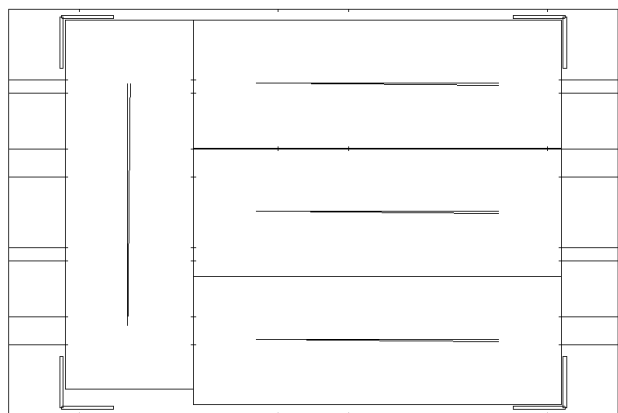

FV 70cL Party Pack G3

Date Printed : 6/1/2016
Last Saved : 6/1/2016

FV 70cL Party pack w corner posts

768.7

989.7

1544.0

768.7

989.7

EuroPallet 1200.0x800.0x144.0

	Shipper (ID)	Shipper (OD)	UnitLoad (Incl. Pal)
Ln:	717.06 mm	725.00 mm	989.7 mm
Wd:	244.06 mm	252.00 mm	768.7 mm
Ht:	334.12 mm	350.00 mm	1544.0 mm
Net:		0.00 kg	0.00 kg
Grs:		5.72 kg	116.52 kg
Cube:	0.058 m3	0.064 m3	1.175 m3

Height Vert

Shipper:		16
Area Efficiency:	0.00 %	76.13 %
Cubic Efficiency:	0.00 %	68.49 %
Cases per layer:		4
Layers/load:		4
Pattern:		Interlock
RSC Area:	1.18 m2	19 m2
Density (gr/cc):		0.0895

Notes: Outgoing G3 pack. Each gift unit measures dia 163 X 250 and weghs 1.7kg. Stretchwrap configuration and stack no more than 2 high.