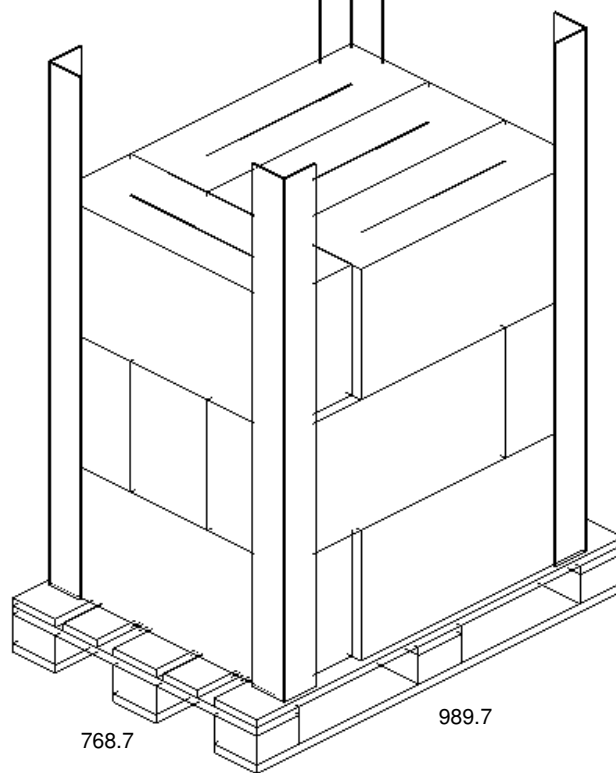

FV 70cL Party Pack G3

Date Printed : 6/1/2016
Last Saved : 6/1/2016

FV 70cL Party pack w corner posts

768.7

989.7

1544.0

768.7

989.7

EuroPallet 1200.0x800.0x144.0

	Shipper (ID)	Shipper (OD)	UnitLoad (Incl. Pal)
Ln:	717.06 mm	725.00 mm	989.7 mm
Wd:	244.06 mm	252.00 mm	768.7 mm
Ht:	334.12 mm	350.00 mm	1544.0 mm
Net:		0.00 kg	0.00 kg
Grs:		5.72 kg	116.52 kg
Cube:	0.058 m3	0.064 m3	1.175 m3

Height Vert

Shipper:		16
Area Efficiency:	0.00 %	76.13 %
Cubic Efficiency:	0.00 %	68.49 %
Cases per layer:		4
Layers/load:		4
Pattern:		Interlock
RSC Area:	1.18 m2	19 m2
Density (gr/cc):		0.0895

Notes: Outgoing G3 pack. Each gift unit measures dia 163 X 250 and weghs 1.7kg. Stretchwrap configuration and stack no more than 2 high.