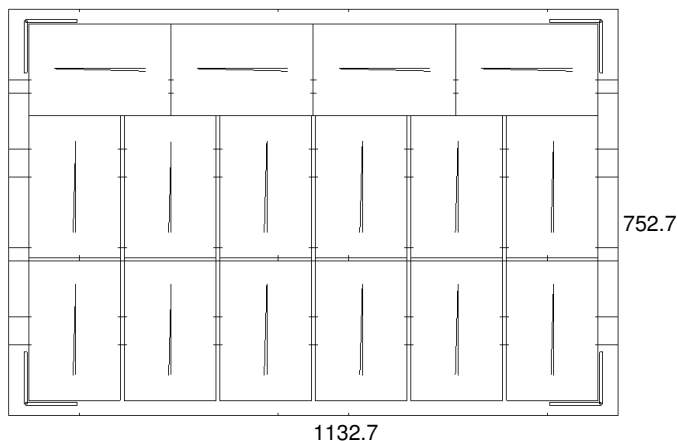

FV 70cL Single Tin G6 w corner

Date Printed : 6/1/2016  
Last Saved : 6/1/2016

FV 70cL Single Tin G6 w corner posts

EuroPallet 1200.0x800.0x144.0

	Shipper (ID)	Shipper (OD)	UnitLoad (Incl. Pal)
Ln:	272.06 mm	280.00 mm	1132.7 mm
Wd:	172.06 mm	180.00 mm	752.7 mm
Ht:	334.12 mm	350.00 mm	1544.0 mm
Net:		0.00 kg	0.00 kg
Grs:		9.28 kg	618.92 kg
Cube:	0.016 m3	0.018 m3	1.316 m3

Height Vert

Shipper:		64
Area Efficiency:	0.00 %	84.00 %
Cubic Efficiency:	0.00 %	75.58 %
Cases per layer:		16
Layers/load:		4
Pattern:		Interlock
RSC Area:	0.49 m2	31 m2
Density (gr/cc):		0.5261

Notes: Outgoing gift 6 pack. Each gift unit measures 85 diam /326 and weighs 1.48kg. Stretchwrap configuratin and stack no more than 3 high.