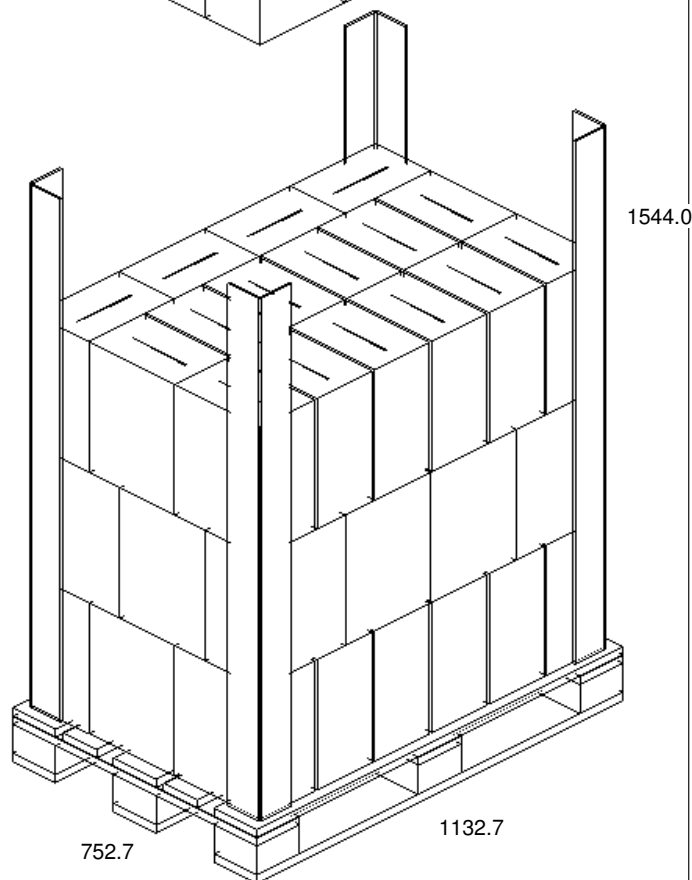

FV 70cL Single Tin G6 w corner

Date Printed : 6/1/2016  
Last Saved : 6/1/2016

FV 70cL Single Tin G6 w corner posts

EuroPallet 1200.0x800.0x144.0

	Shipper (ID)	Shipper (OD)	UnitLoad (Incl. Pal)
Ln:	272.06 mm	280.00 mm	1132.7 mm
Wd:	172.06 mm	180.00 mm	752.7 mm
Ht:	334.12 mm	350.00 mm	1544.0 mm
Net:		0.00 kg	0.00 kg
Grs:		9.28 kg	618.92 kg
Cube:	0.016 m3	0.018 m3	1.316 m3

Height Vert

Shipper:		64
Area Efficiency:	0.00 %	84.00 %
Cubic Efficiency:	0.00 %	75.58 %
Cases per layer:		16
Layers/load:		4
Pattern:		Interlock
RSC Area:	0.49 m2	31 m2
Density (gr/cc):		0.5261

Notes: Outgoing gift 6 pack. Each gift unit measures 85 diam /326 and weighs 1.48kg. Stretchwrap configuratin and stack no more than 3 high.