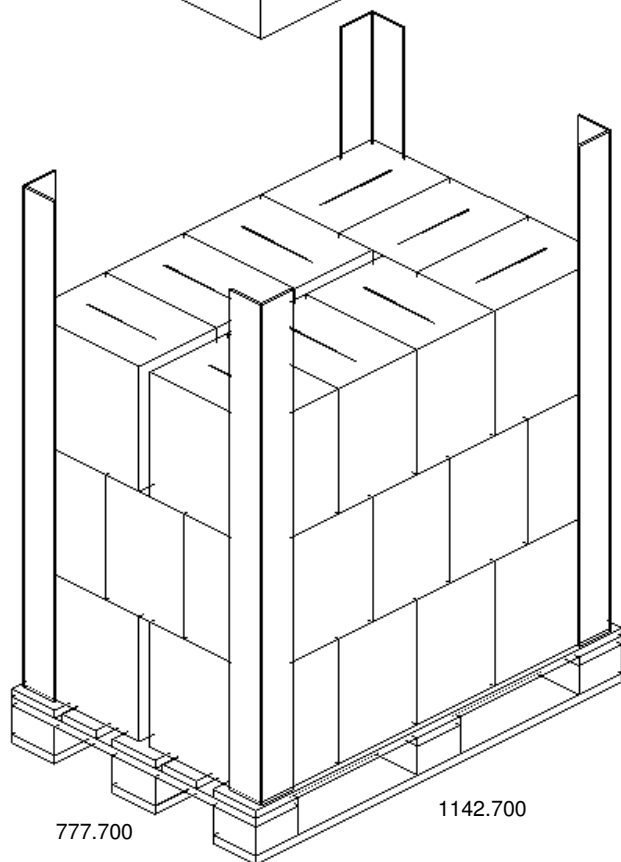

FV 70cL w 2 Shot Glis G6 on euro

Date Printed : 6/10/2016  
Last Saved : 6/10/2016

FV 70cL w 2 Shot Glass G6 w corner posts

1142.700

777.700

1484.000

777.700

1142.700

**EuroPallet 47.244x31.496x5.669**

	Shipper (ID)	Shipper (OD)	UnitLoad (Incl. Pal)
Ln:	14.0576 in	14.3701 in	44.988 in
Wd:	9.7269 in	10.0394 in	30.618 in
Ht:	12.5640 in	13.1890 in	58.425 in
Net:		0.00 lb	0.00 lb
Grs:		22.00 lb	847.20 lb
Cube:	0.994 ft3	1.101 ft3	46.573 ft3

Height Vert

Shipper:		36
Area Efficiency:	0.00 %	87.26 %
Cubic Efficiency:	0.00 %	75.14 %
Cases per layer:		9
Layers/load:		4
Pattern:		Interlock
RSC Area:	7.87 ft2	283 ft2
Density (gr/cc):		0.3201

Notes: Outgoing gift 6 pack. Stretchwrap configuration and stack no more than 2 high.