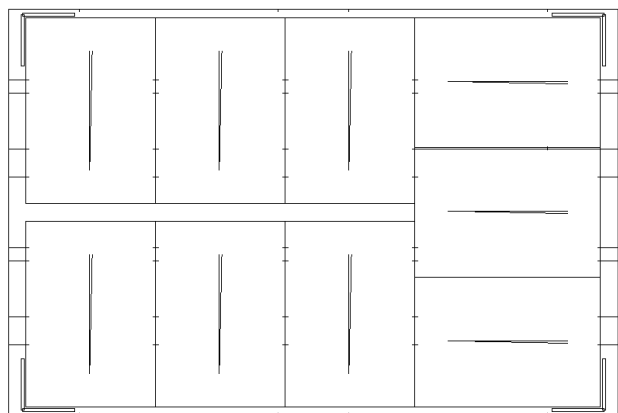

FV 70cL w 2 Shot Glis G6 on euro

Date Printed : 6/10/2016  
Last Saved : 6/10/2016

FV 70cL w 2 Shot Glass G6 w corner posts

1142.700

777.700

1484.000

777.700

1142.700

**EuroPallet 47.244x31.496x5.669**

	Shipper (ID)	Shipper (OD)	UnitLoad (Incl. Pal)
Ln:	14.0576 in	14.3701 in	44.988 in
Wd:	9.7269 in	10.0394 in	30.618 in
Ht:	12.5640 in	13.1890 in	58.425 in
Net:		0.00 lb	0.00 lb
Grs:		22.00 lb	847.20 lb
Cube:	0.994 ft3	1.101 ft3	46.573 ft3

Height Vert

Shipper:		36
Area Efficiency:	0.00 %	87.26 %
Cubic Efficiency:	0.00 %	75.14 %
Cases per layer:		9
Layers/load:		4
Pattern:		Interlock
RSC Area:	7.87 ft2	283 ft2
Density (gr/cc):		0.3201

Notes: Outgoing gift 6 pack. Stretchwrap configuration and stack no more than 2 high.