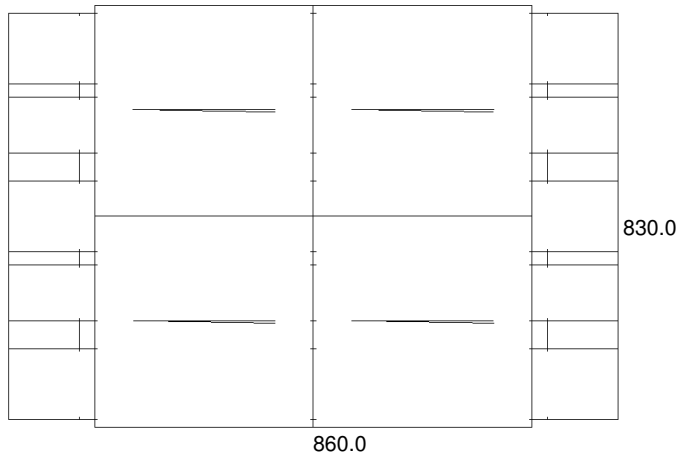

BROWN-FORMAN

JD 70cL w Guitar Case G6

Date Printed : 6/23/2014

Last Saved : 6/23/2014

JD 70cL w Guitar Case G6

EuroPallet 1200.0x800.0x144.0

	Shipper (ID)	Shipper (OD)	UnitLoad (Incl. Pal)
Ln:	422.06 mm	430.00 mm	860.0 mm
Wd:	407.06 mm	415.00 mm	830.0 mm
Ht:	344.12 mm	360.00 mm	1586.5 mm
Net:		0.00 kg	0.00 kg
Grs:		13.42 kg	239.67 kg
Cube:	0.059 m3	0.064 m3	1.132 m3

Height Vert

Shipper:		16
Area Efficiency:	0.00 %	74.35 %
Cubic Efficiency:	0.00 %	68.81 %
Cases per layer:		4
Layers/load:		4
Pattern:		Custom
RSC Area:	1.31 m2	21 m2
Density (gr/cc):		13.0382

Notes: Outgoing G6 pacl. Each gift unit measures 315/185/125mm (LWH) and weighs 715 grams. Insert layer sheet between alternate layers.Stretchwrap configuration and stack no more than 1 high.