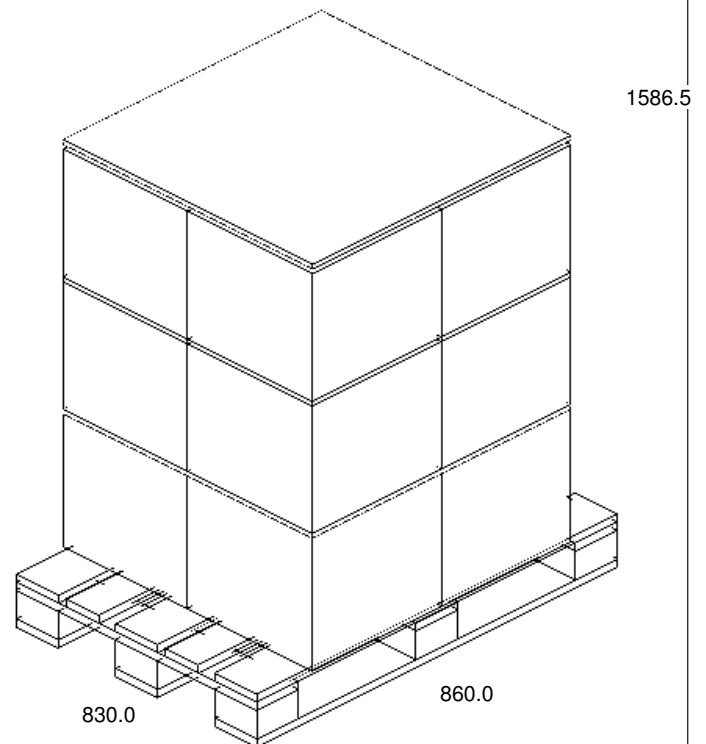

BROWN-FORMAN

JD 70cL w Guitar Case G6

Date Printed : 6/23/2014

Last Saved : 6/23/2014

JD 70cL w Guitar Case G6

EuroPallet 1200.0x800.0x144.0

	Shipper (ID)	Shipper (OD)	UnitLoad (Incl. Pal)
Ln:	422.06 mm	430.00 mm	860.0 mm
Wd:	407.06 mm	415.00 mm	830.0 mm
Ht:	344.12 mm	360.00 mm	1586.5 mm
Net:		0.00 kg	0.00 kg
Grs:		13.42 kg	239.67 kg
Cube:	0.059 m3	0.064 m3	1.132 m3

Height Vert

Shipper:		16
Area Efficiency:	0.00 %	74.35 %
Cubic Efficiency:	0.00 %	68.81 %
Cases per layer:		4
Layers/load:		4
Pattern:		Custom
RSC Area:	1.31 m2	21 m2
Density (gr/cc):		13.0382

Notes: Outgoing G6 pacl. Each gift unit measures 315/185/125mm (LWH) and weighs 715 grams. Insert layer sheet between alternate layers.Stretchwrap configuration and stack no more than 1 high.